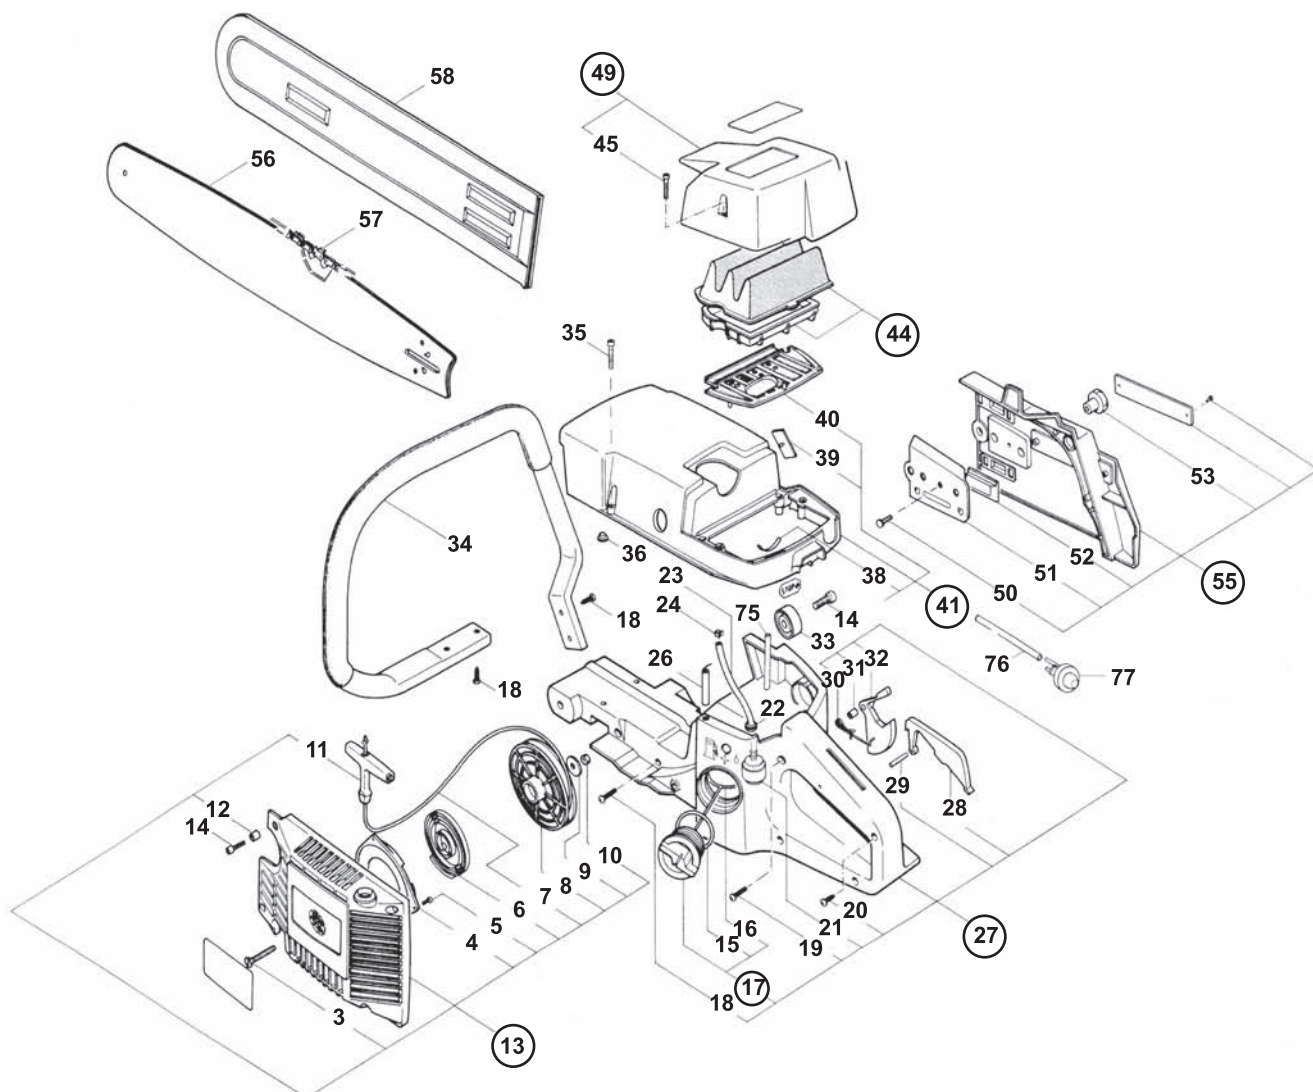

CARROZZERIA, HOUSING, CARTER, GEHÄUSE