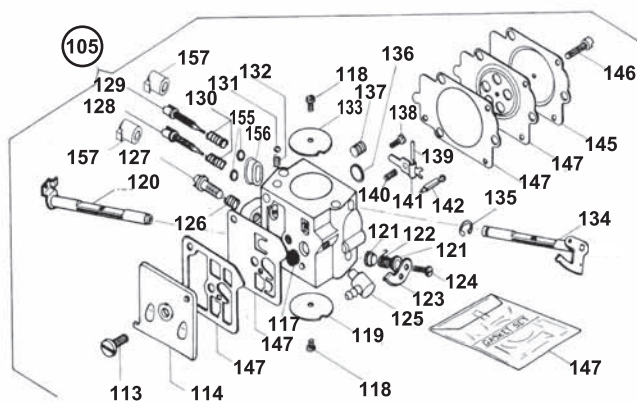

CARROZZERIA, HOUSING, CARTER, GEHÄUSE