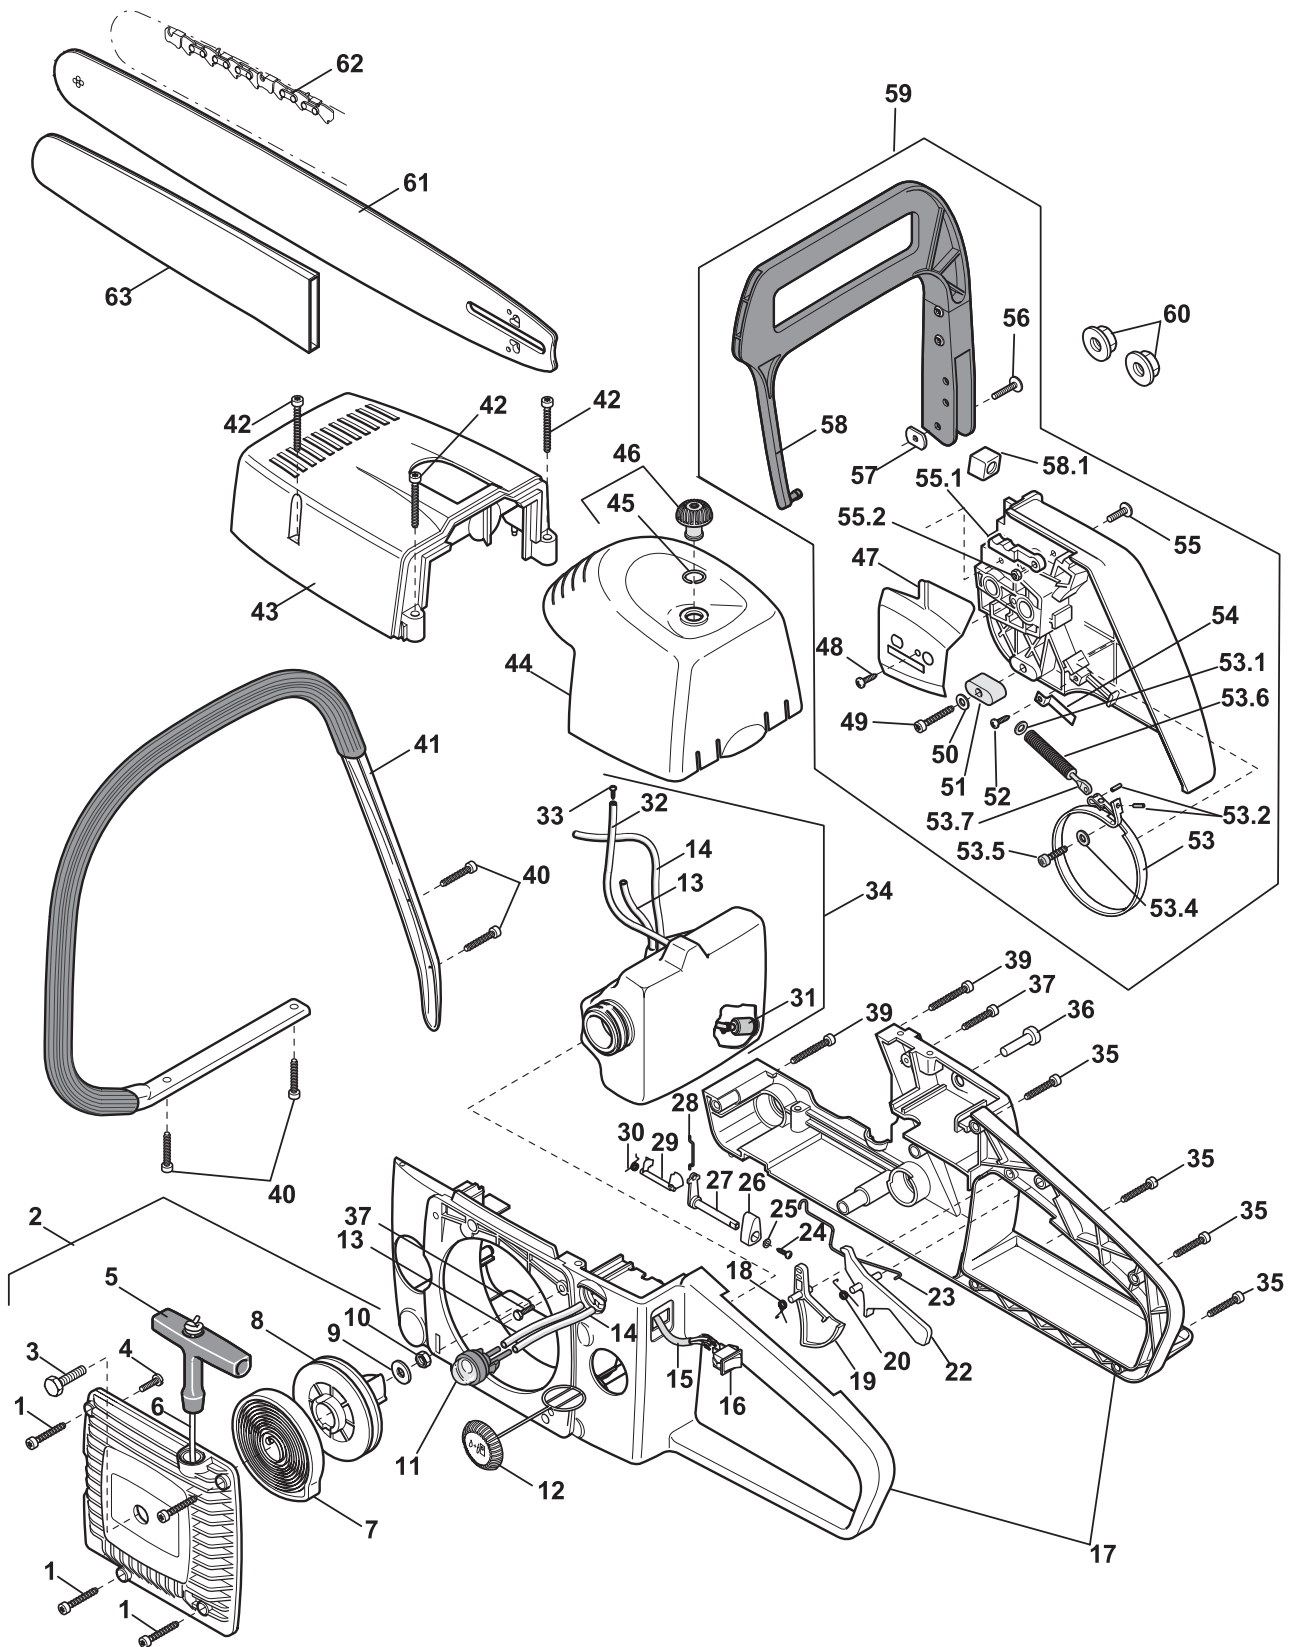

CARROZZERIA, HOUSING, CARTER, GEHÄUSE