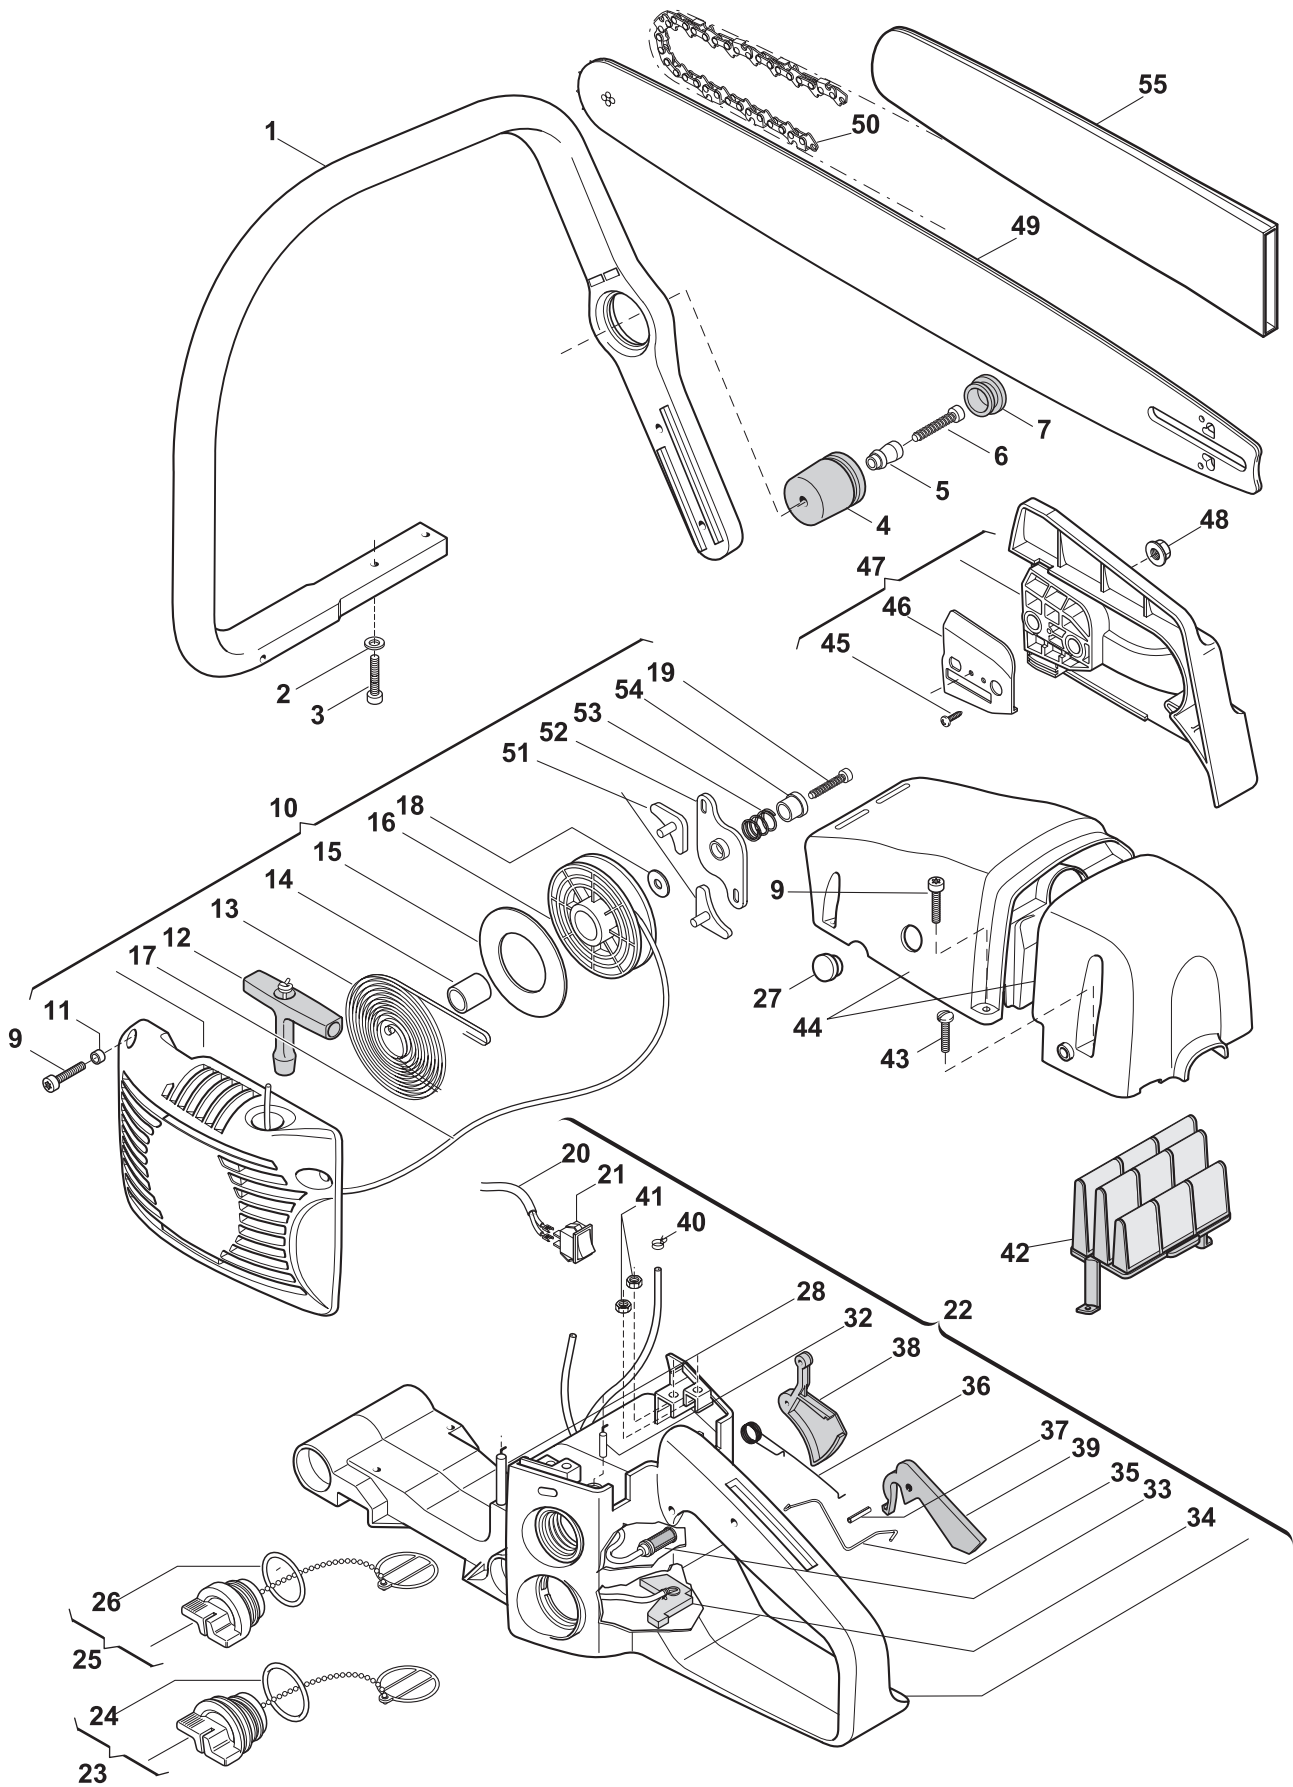

CARROZZERIA, HOUSING, CARTER, GEHÄUSE