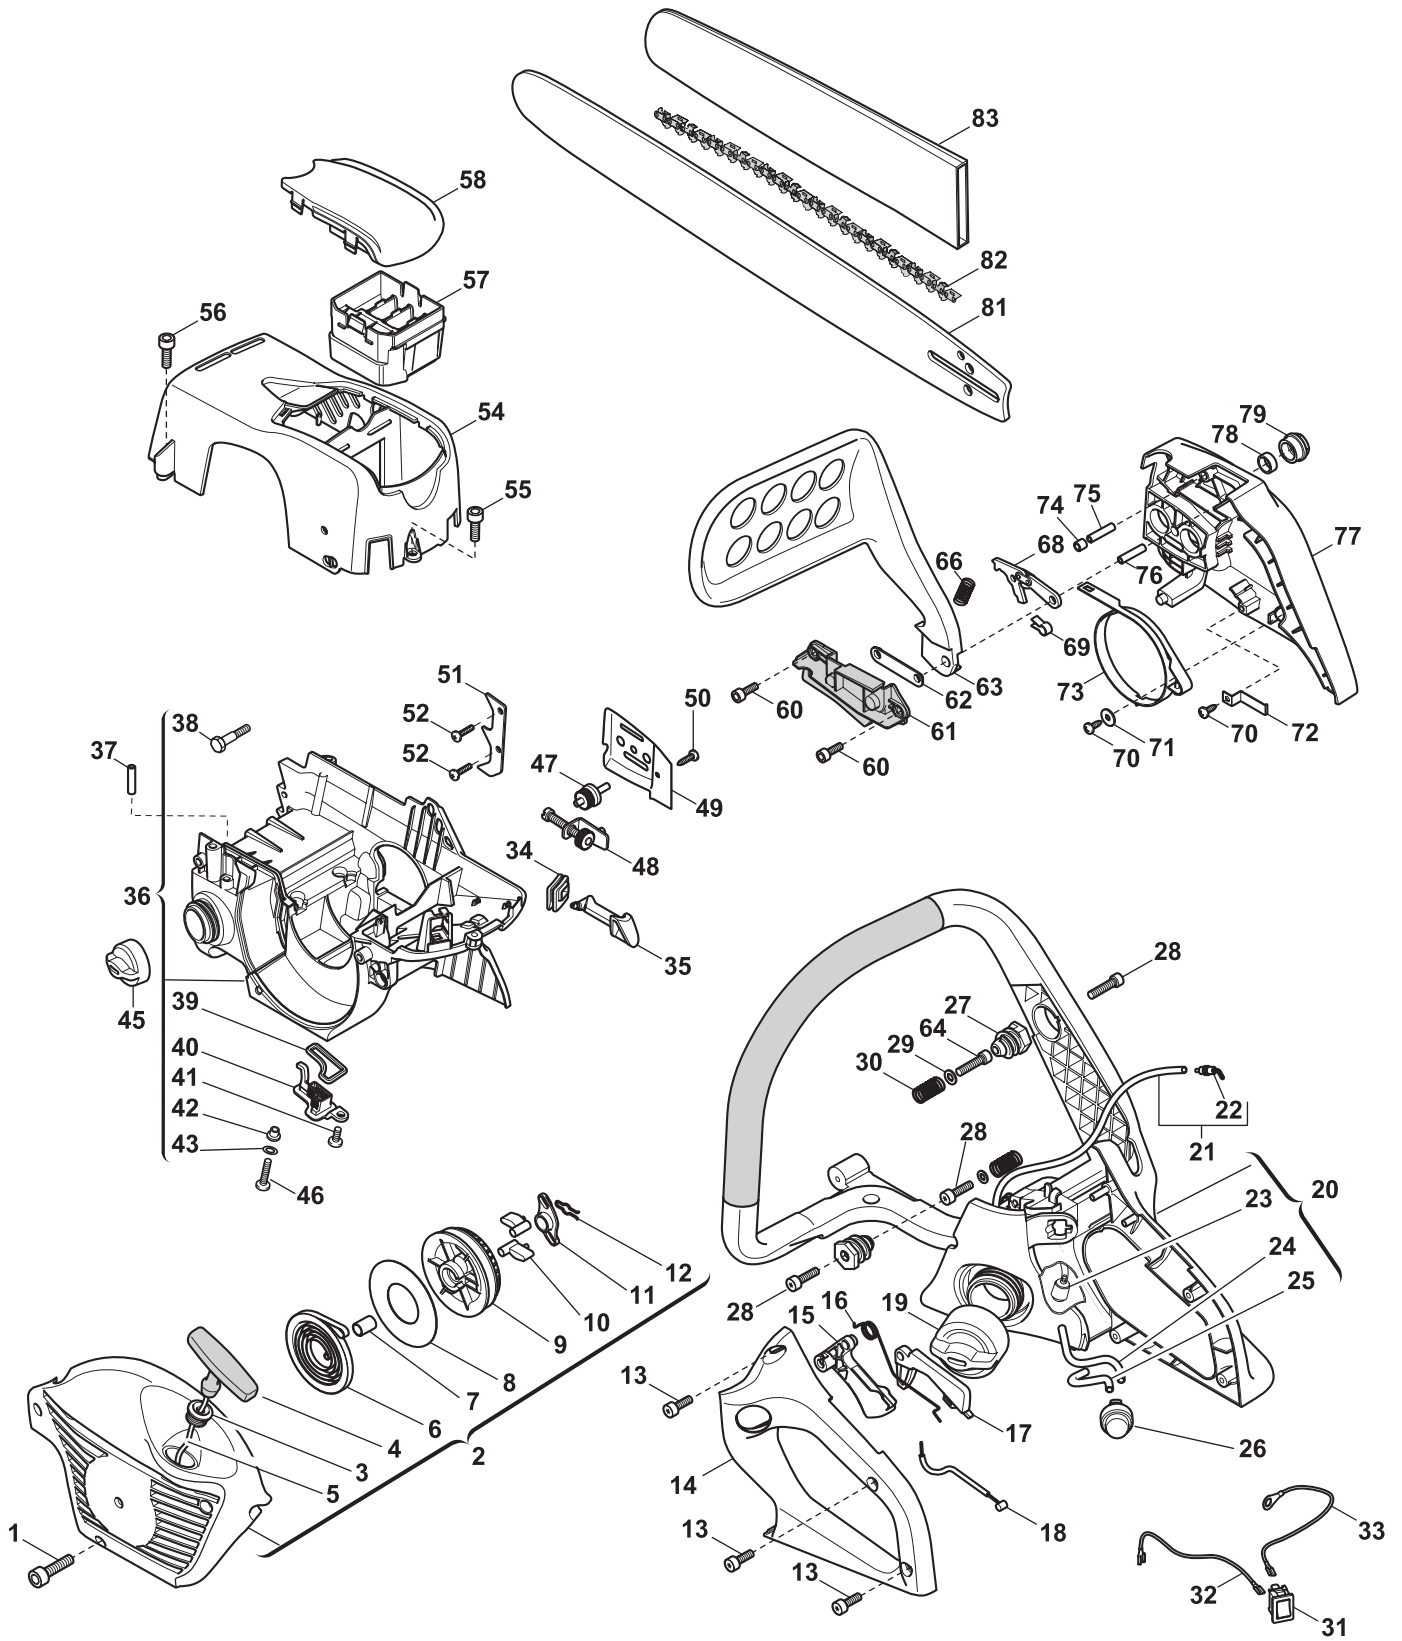

CARROZZERIA, HOUSING, CARTER, GEHÄUSE