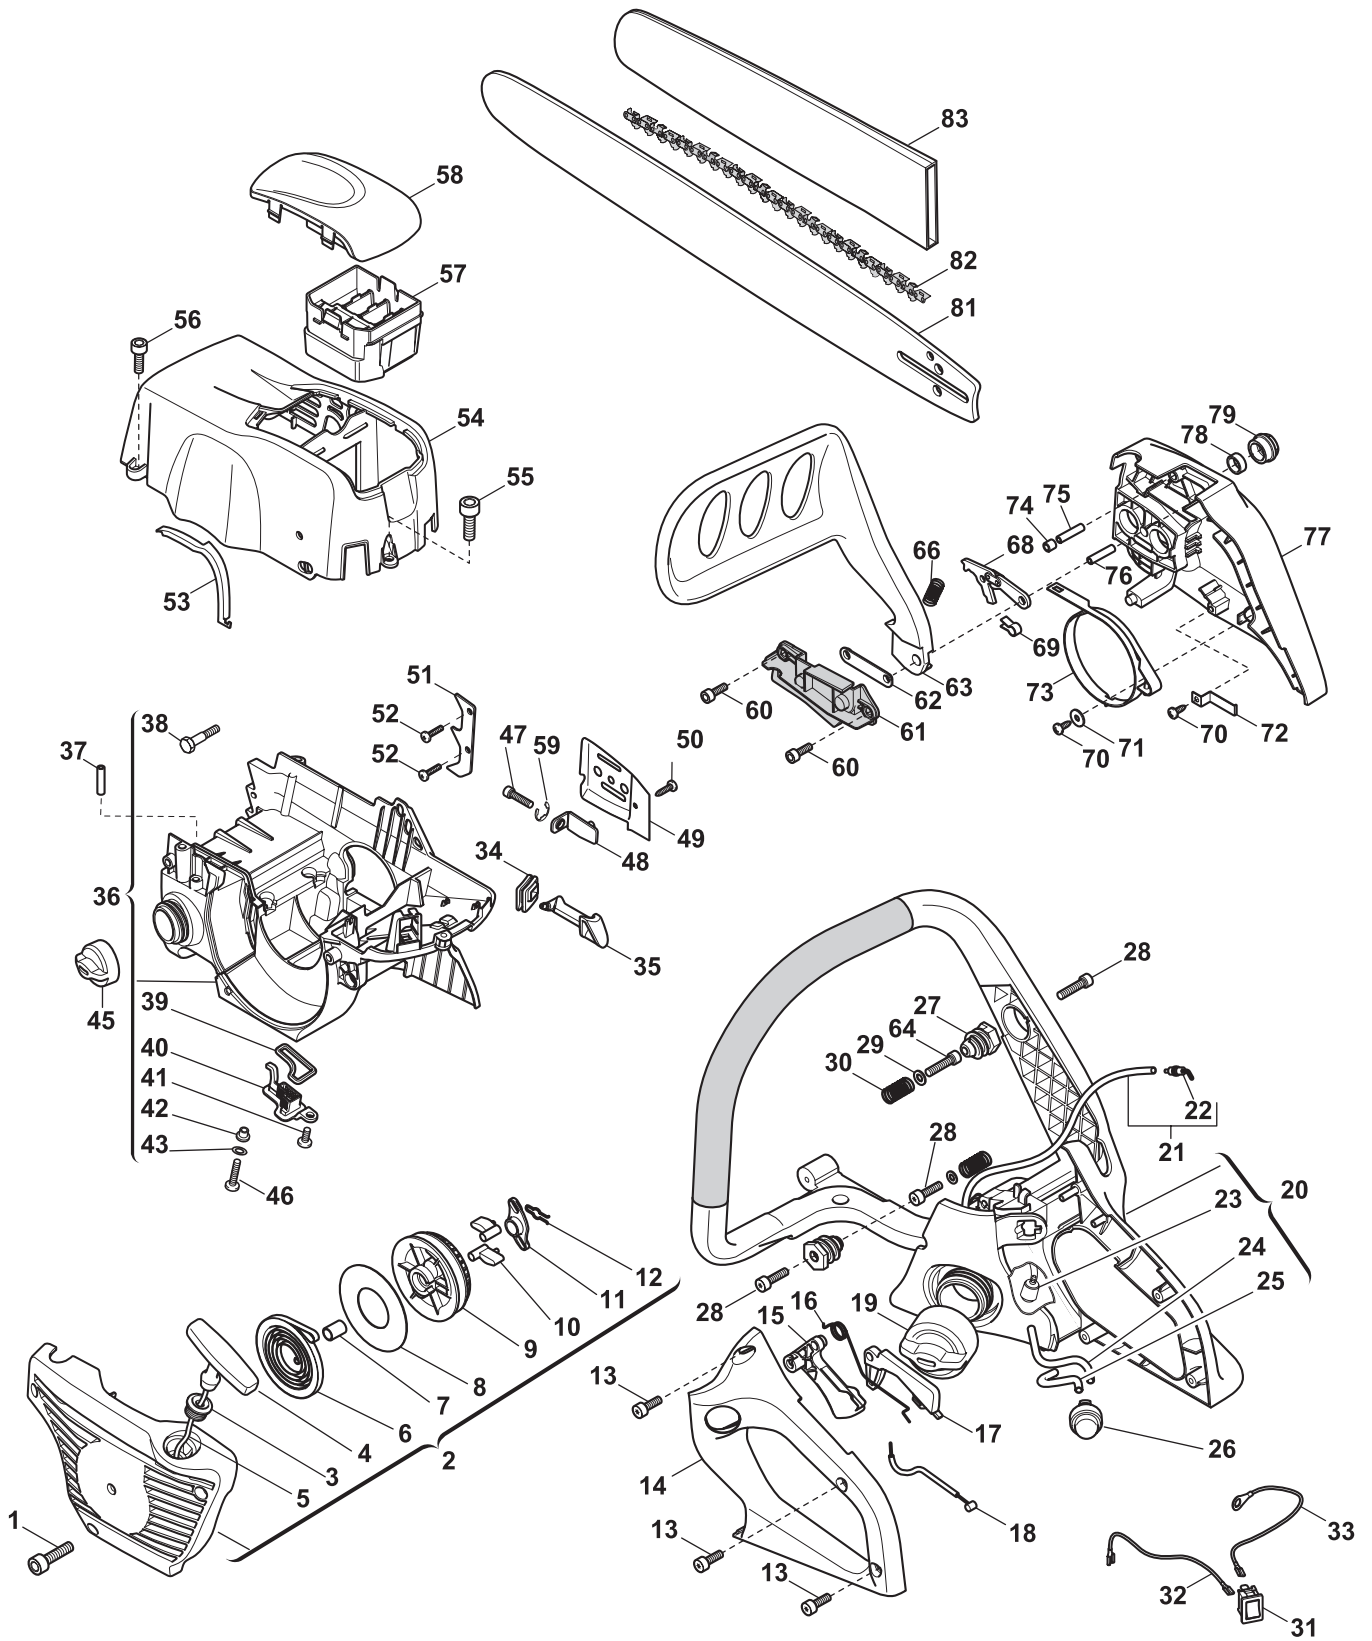

CARROZZERIA, HOUSING, CARTER, GEHÄUSE