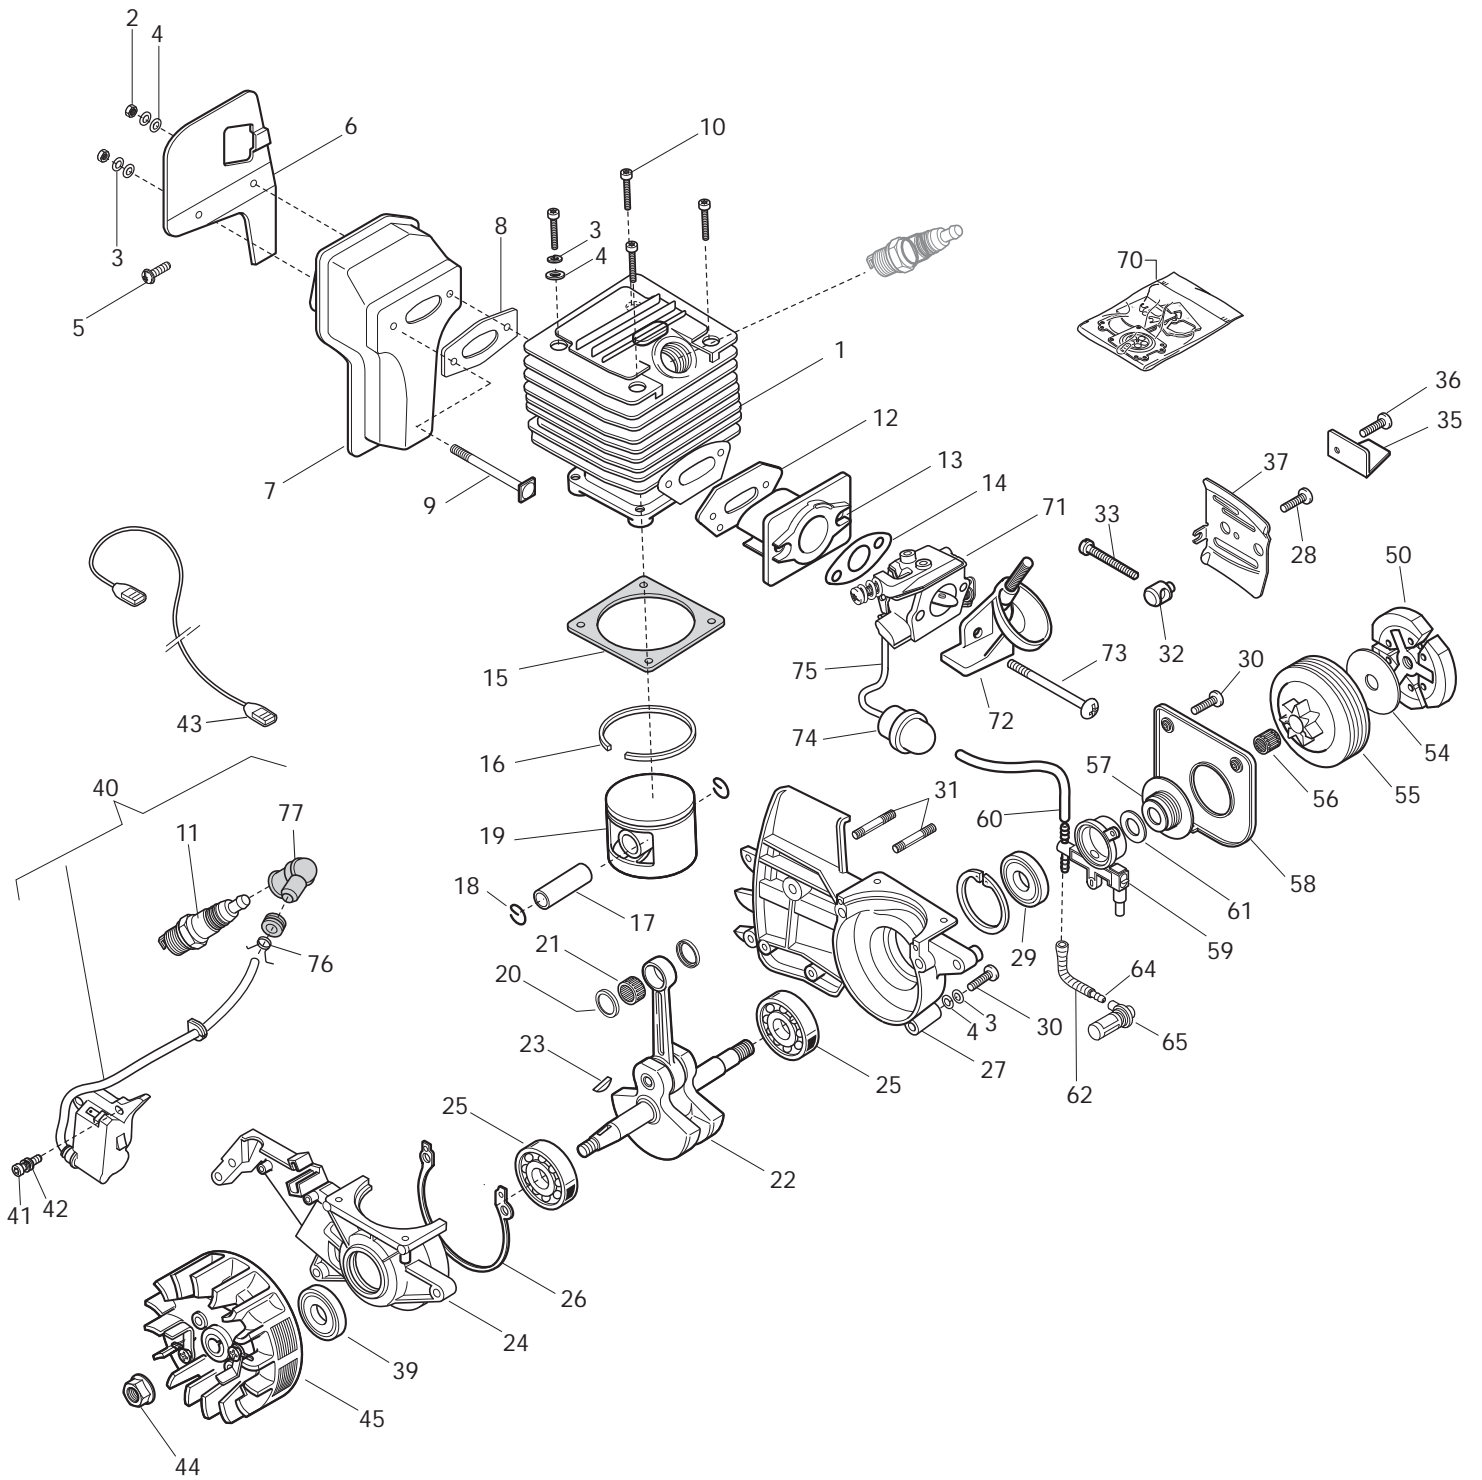

THIS INFORMATION IS NOT INTENDED FOR SALE OR RESALE, AND THIS NOTICE MUST REMAIN ON ALL COPIES.

www.ggp-group.com

Engineered to amaze you

Position	Part No.	Q.Ty	Description
1	118800242/0	1	Cylinder Assy
2	2432040	2	Nut
3	112581500/0	11	Washer
4	2312090	10	Washer
5	123878022/0	1	Screw
6	118800243/0	1	Deflector
7	118550582/0	1	Muffler
8	118550583/0	1	Muffler Gasket
9	118550584/0	1	Screw
10	2135030	4	Screw
11	3210024	1	Spark Plug
12	118550585/0	1	Gasket
13	118550586/0	1	Intake Manifold
14	118550587/0	1	Carburettor Gasket
15	118550588/0	1	Gasket
16	118550589/0	1	Piston Ring
17	118800244/0	1	Piston Pin
18	118550590/0	2	Washer, Piston Pin
19	118800245/0	1	Piston
20	118800246/0	2	Washer
21	118550591/0	1	Needle Bearing
22	118800247/0	1	Crankshaft
23	123072005/0	1	Woodruff Key
24	118800248/0	1	Crank Case
25	3112170	2	Ball Bearing
26	118800249/0	1	Crankcase Gasket
27	118800250/0	1	Crank Case
28	123878020/0	1	Screw
29	118550592/0	1	Seal Ring
30	123878021/0	6	Screw
31	118550593/0	2	Stud
32	118550594/0	1	Chain Tightener Block
33	118550595/0	1	Screw
35	118550597/0	1	Chain Guard
36	118800251/0	1	Screw
37	118550598/0	1	Plate
39	118550599/0	1	Seal Ring
40	118550600/0	1	Electronic Coil
41	123878021/0	6	Screw
42	2321050	2	Washer
43	118550601/0	1	Earth Cable
44	123120004/0	1	Nut
45	118550602/0	1	Flywheel Assy
50	118550603/0	1	Clutch Ass.Y
54	118800252/0	1	Sprocket Washer
55	118550604/0	1	Clutch Drum 3/8"
56	118550605/0	1	Needle Bearing
57	118550606/0	1	Worm
58	118800253/0	1	Oil Pump Cap
59	118550607/0	1	Oil Pump
60	118800254/0	1	Tube
61	118550608/0	1	Washer
62	118800255/0	1	Pickup Oil
64	118800256/0	1	Connection
65	118550609/0	1	Oil Filter Ass.Y
70	8724091	1	Diaphragm-Gasket Set
71	118800210/0	1	Carburettor