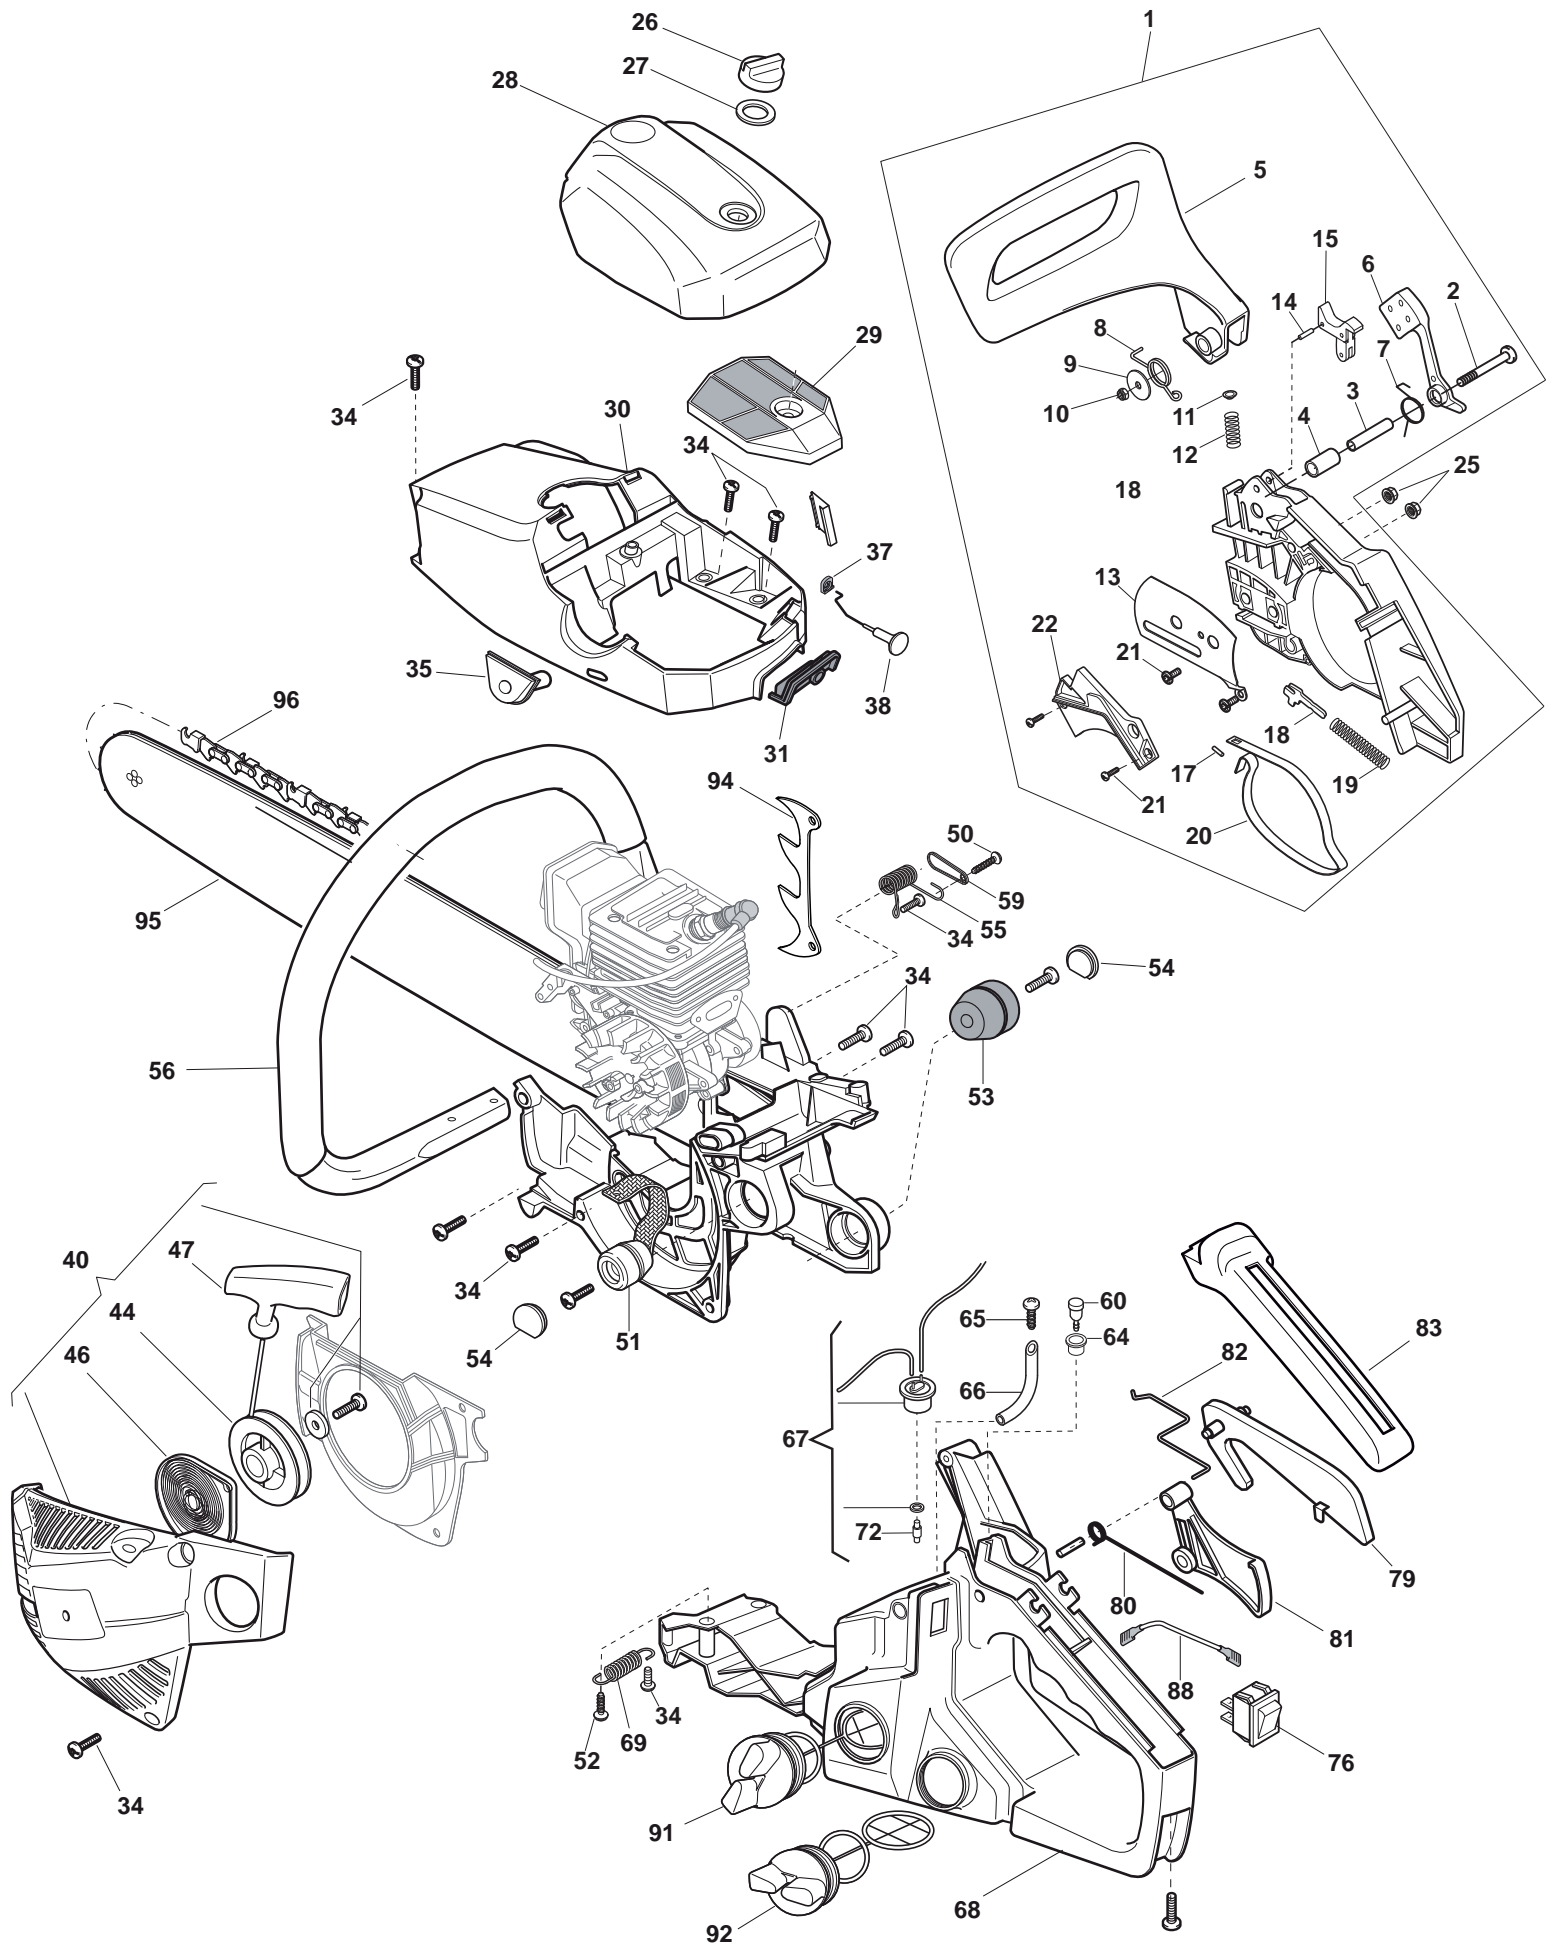

Position	Part No.	Q.Ty	Description
1	118800183/0	1	Clutch Ho. W/Br. Assy Black
2	123878017/0	1	Screw
3	123044213/0	1	Bushing
4	123044214/0	1	Bushing
5	118800184/0	1	Hand Guard
6	118800748/0	1	Balance Weigth
7	123430572/0	1	Spring
8	118800747/0	1	Spring
9	123657007/0	1	Washer
10	112154320/0	1	Nut
11	323670001/0	1	Plate
12	118800745/0	1	Spring
13	118800257/0	1	Plate
14	123753001/0	1	Pin
15	383315051/0	1	Chain Brake Lever
17	123753000/0	1	Pin
18	323315067/0	1	Chain Brake Lever
19	118800746/0	1	Spring
20	118800185/0	1	Brake Band
21	123878023/0	5	Screw
22	323109525/0	1	Cover
25	118800186/0	2	Nut
26	118800187/0	1	Knob
27	118800258/0	1	Gasket
28	118800259/0	1	Filter Cover Yellow
29	118800188/0	1	Air Filter
30	118800261/0	1	Cylinder Cover Yellow
31	118800742/0	1	Grommet
34	118800189/0	11	Screw
35	118800263/0	1	Grommet
37	118800264/0	1	Grommet
38	118800190/0	1	Choke Lever
40	118800191/0	1	Starter Assy Black
44	118800192/0	1	Starter Pulley
46	118800278/0	1	Starter Spring
47	118800193/0	1	Starter Handle
50	123878025/0	5	Screw
51	118800266/0	1	Shock Absorber
52	123878022/0	5	Screw
53	118800194/0	1	Shock Absorber
54	118800195/0	2	Cap
55	118800196/0	1	Spring
56	118800197/0	1	Handle
59	323208402/0	1	Plate
60	118800198/0	1	Breather Valve Ass.Y
64	118800744/0	1	Grommet
65	112728124/0	1	Screw
66	118800255/0	1	Breather Tube
67	118800214/0	1	Grommet Assy
68	118800200/0	1	Handle Assy
69	118800201/0	1	Spring
72	118800199/0	1	Intake Filter
76	118800202/0	1	Stop Switch
79	118800205/0	1	Safety Lever
80	118800206/0	1	Spring
81	118800207/0	1	Throttle Lever
82	118800208/0	1	Spring