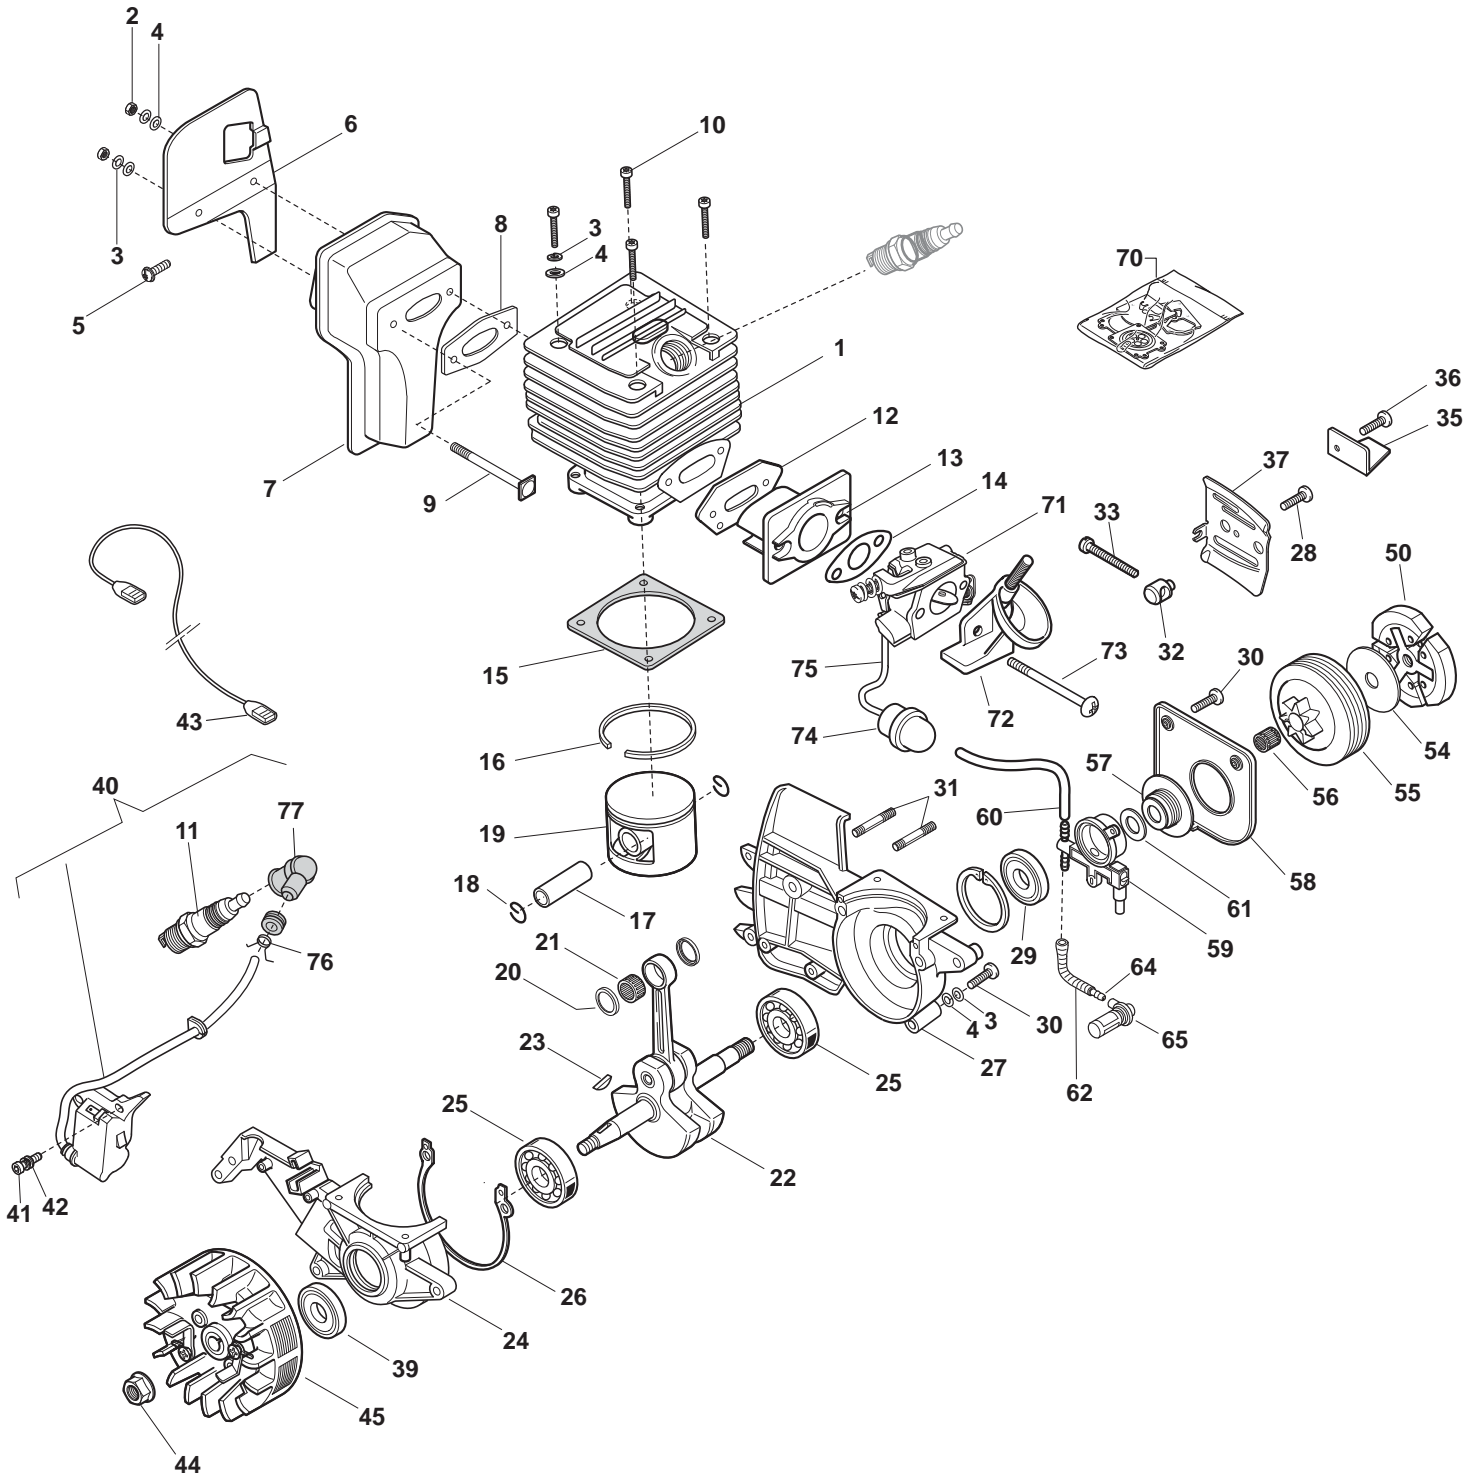

THIS INFORMATION IS NOT INTENDED FOR SALE OR RESALE, AND THIS NOTICE MUST REMAIN ON ALL COPIES.

www.ggp-group.com

Engineered to amaze you

Position	Part No.	Q.Ty	Description
1	118800242/0	1	Cylinder Assy
2	2432040	2	Nut
3	112581500/0	11	Washer
4	2312090	10	Washer
5	123878022/0	1	Screw
6	118800243/0	1	Deflector
7	118550582/0	1	Muffler
8	118550583/0	1	Muffler Gasket
9	118550584/0	1	Screw
10	2135030	4	Screw
11	3210024	1	Spark Plug
12	118550585/0	1	Gasket
13	118550586/0	1	Intake Manifold
14	118550587/0	1	Carburettor Gasket
15	118550588/0	1	Gasket
16	118550589/0	1	Piston Ring
17	118800244/0	1	Piston Pin
18	118550590/0	2	Washer, Piston Pin
19	118800245/0	1	Piston
20	118800246/0	2	Washer
21	118550591/0	1	Needle Bearing
22	118800247/0	1	Crankshaft
23	123072005/0	1	Woodruff Key
24	118800248/0	1	Crank Case
25	3112170	2	Ball Bearing
26	118800249/0	1	Crankcase Gasket
27	118800250/0	1	Crank Case
28	123878020/0	1	Screw
29	118550592/0	1	Seal Ring
30	123878021/0	6	Screw
31	118550593/0	2	Stud
32	118550594/0	1	Chain Tightener Block
33	118550595/0	1	Screw
35	118550597/0	1	Chain Guard
36	118800251/0	1	Screw
37	118550598/0	1	Plate
39	118550599/0	1	Seal Ring
40	118550600/0	1	Electronic Coil
41	123878021/0	6	Screw
42	2321050	2	Washer
43	118550601/0	1	Earth Cable
44	123120004/0	1	Nut
45	118550602/0	1	Flywheel Assy
50	118550603/0	1	Clutch Ass.Y
54	118800252/0	1	Sprocket Washer
55	118550604/0	1	Clutch Drum 3/8"
56	118550605/0	1	Needle Bearing
57	118550606/0	1	Worm
58	118800253/0	1	Oil Pump Cap
59	118550607/0	1	Oil Pump
60	118800254/0	1	Tube
61	118550608/0	1	Washer
62	118800255/0	1	Pickup Oil
64	118800256/0	1	Connection
65	118550609/0	1	Oil Filter Ass.Y
70	8724091	1	Diaphragm-Gasket Set
71	118800210/0	1	Carburettor